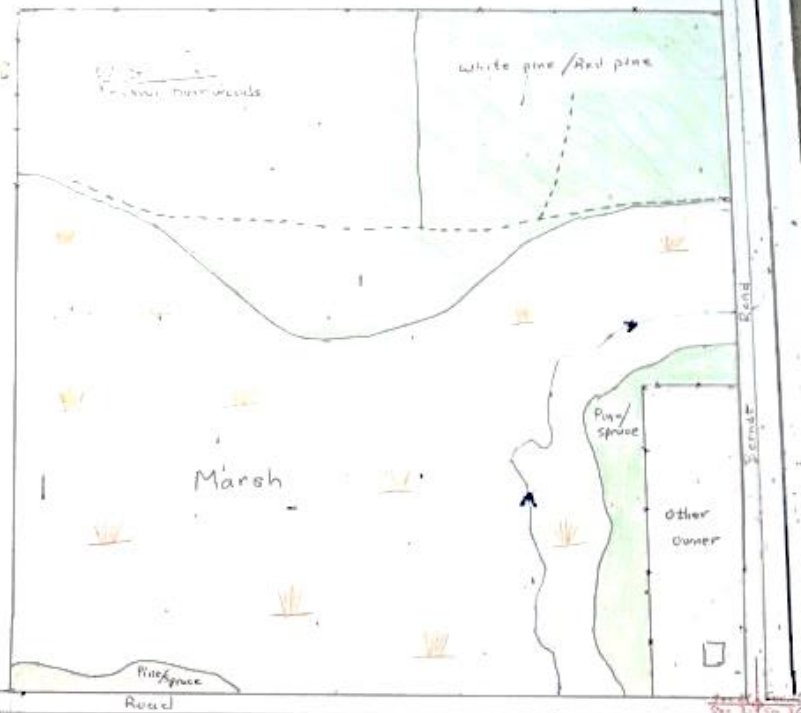

WVOA Foundation, Inc. DRUMLIN FARM

Sections 26+35, Town of Lyons
Walworth County, WI

Legend	
Conifers	
Hardwoods	
Prairie	
Gross	
Marsh	
Water	
Trail	
Buildings	

Scale: 1" = 132'

jal
9/16/09